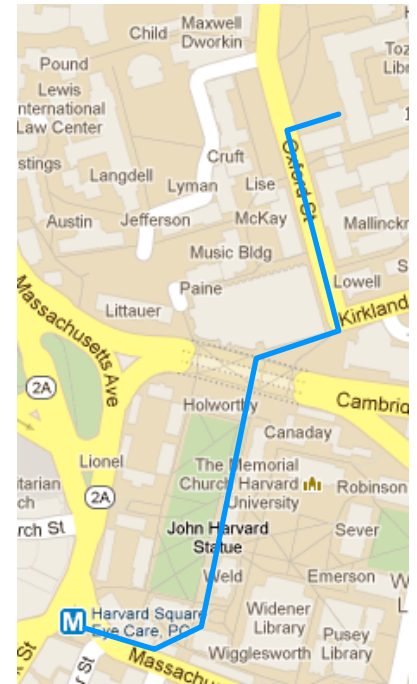

Directions from Harvard to DSN

Boston Park Plaza Hotel, 50 Arlington St., Boston

1. Walk to the Harvard Square MBTA stop.
2. At Harvard Square Station, take the Red Line subway towards Ashmont or Braintree to Park Street Station (4 stops)
3. At Park Street Station, **either:**
 - a. Exit the station and walk to Boston Park Plaza hotel (12 mins)

or

 - b. Take the Green Line rail B - Boston College to Arlington Street (2 stops)
(You transfer from the Red Line to the Green Line within the station, for free.)
No need to reswipe your ticket.)
Walk to Boston Park Plaza hotel

Returning to Harvard

To return to Harvard, reverse the directions above.
You will catch the **Green Line** towards **North Station**.
You will catch the **Red Line** towards **Alewife**.

Twenty Fifth
CSF
2012